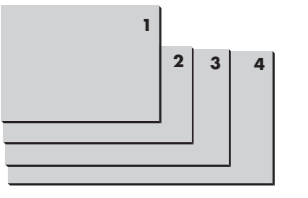

TRESPA® METEON® FOCUS PANELS FEATURE A DIRECTIONAL COLORED SURFACE.

FINISHES

TYPES

- **SINGLE SIDED DECORATIVE** DECORATIVE SIDE WITH NON DECORATIVE BLACK REVERSE
- **DOUBLE SIDED DECORATIVE** SAME COLOR FOR FRONT AND REVERSE SIDE OF THE PANEL
- **VARTOP** DECORATIVE SIDE WITH STANDARD WHITE DECORATIVE SATIN REVERSE (A03.0.0)
- **DUOCOLOR** DIFFERENT COLOR FOR FRONT AND REVERSE SIDE OF THE PANEL

SIZES

- 1 = 6 x 8 ft (1860 x 2550 mm)
- 2 = 5 x 10 ft (1530 x 3050 mm)
- 3 = 6 x 12 ft (1860 x 3650 mm)
- 4 = 7 x 14 ft (2130 x 4270 mm)*

* THE LARGE SIZE OF THIS PANEL ALLOWS AN EFFICIENT MACHINING OF THE PRODUCT.