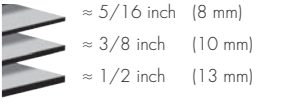

THICKNESSES

NOTE

PLEASE BE AWARE THAT NOT ALL PRODUCT-FINISH COMBINATIONS ARE POSSIBLE. FOR AVAILABLE SHEET SIZES, THICKNESSES AND FINISHES IN YOUR COUNTRY, PLEASE CHECK **TRESPA.INFO** FOR THE DETAILED AND UP TO DATE DELIVERY PROGRAM AND MATERIAL PROPERTY DATASHEET. ALTERNATIVELY YOU CAN USE THE PRODUCT SELECTOR ON **TRESPA.COM** (AFTER CHOOSING THE COUNTRY WHERE THE PROJECT IS LOCATED).

ORDER FREE SAMPLES AT TRESPA.COM