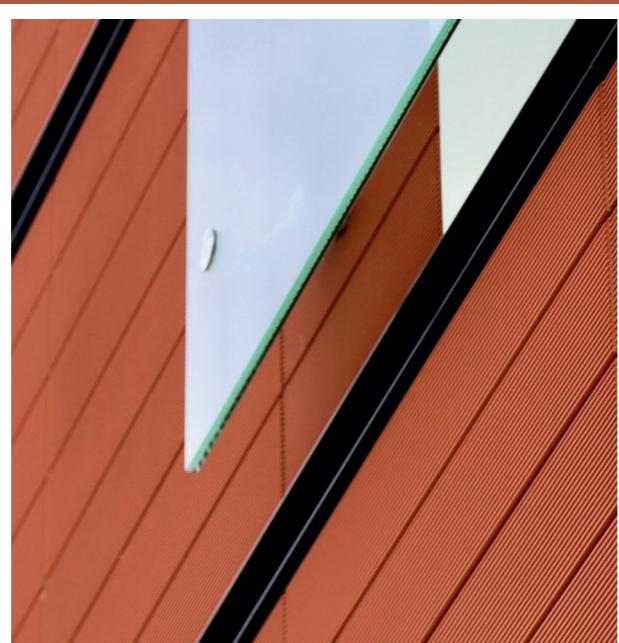

NATURE. COLOR.

Turn to the colors.

TONALITY takes nature as its model. Choose from over 50 standard colors and designs. And if your desired one is missing from this wide range, almost any shade can be realized as a special development on demand. Permanent color und UV-resistance, however, remain standard, logically.

PRODUCT | TONALITY® Facades
COLOR | Anthracite, Brick red and White matt
SURFACE | Ondo

TONALITY® Colors & Surfaces.

TONALITY® NATURE COLLECTION

<p>70018 White matt</p>	<p>70024 Cream light</p>
<p>70022 White glossy</p>	<p>70004 Cream</p>
<p>70003 Light grey</p>	<p>70007 Eggshell</p>
<p>70008 Bright grey</p>	<p>70002 Beige</p>
<p>70014 Middle grey</p>	<p>70016 Sand</p>
<p>70005 Dark grey</p>	<p>70015 Pearl grey</p>
	<p>70010 Flint grey</p>